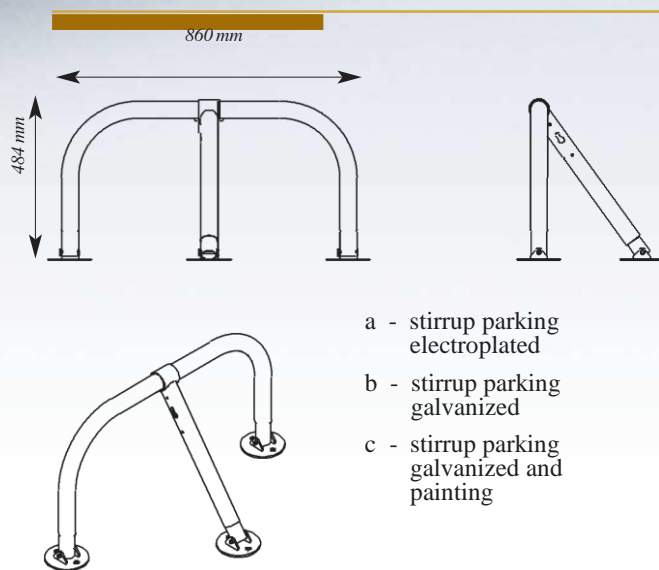

Metal[®]
'81tech
S. PIASECKI I SYNOWIE

Security parking spaces
before the parking of vehicles

Stirrup parking **SILVER I**

Durability
Functionality

* Three types of finishes are available. Stirrups electroplated, galvanized and stirrups protected against corrosion by the „duplex”, method combining hot-dip galvanizing and powder coating, guarantees an extremely long service life without the need of renovation.

www.metaltech.pl

* Parking shuttles restrict access to reserved seats. Allow persons entitled access to parking spaces/ stirrup positioned /, and at the same time prevent entry entitled vehicles / stirrup in standing position /.

The assembly scheme

The basic colors (RAL)

- 6005 green 
- 8017 brown 
- 7026 grey 
- 9005 black 

The technical parameters

| | |
|---------------------------|---------------------|
| Height from the substrate | 484 mm |
| Width | 860 mm |
| Case | rura Ø 50 |
| Weight | 11 kg |
| Index | a. wmst-03600121-00 |
| Index | b. wmst-03600122-00 |
| Index | c. wmst-03600123-00 |