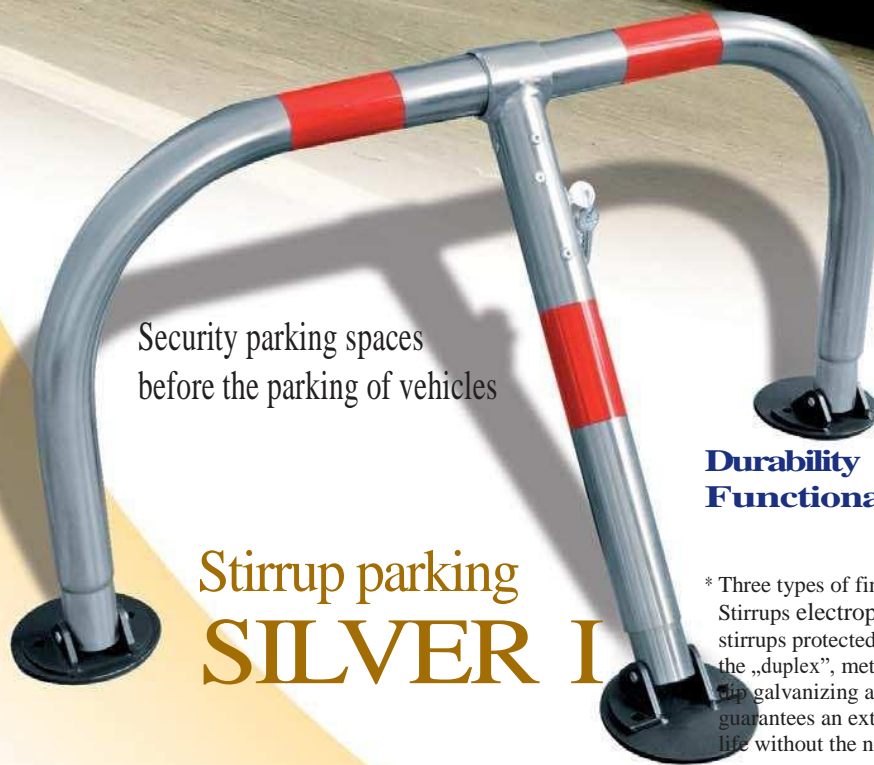

Metal[®]
'81tech
S. PIASECKI I SYNOWIE

Security parking spaces
before the parking of vehicles

Stirrup parking **SILVER I**

Durability
Functionality

* Three types of finishes are available. Stirrups electroplated, galvanized and stirrups protected against corrosion by the „duplex”, method combining hot-dip galvanizing and powder coating, guarantees an extremely long service life without the need of renovation.