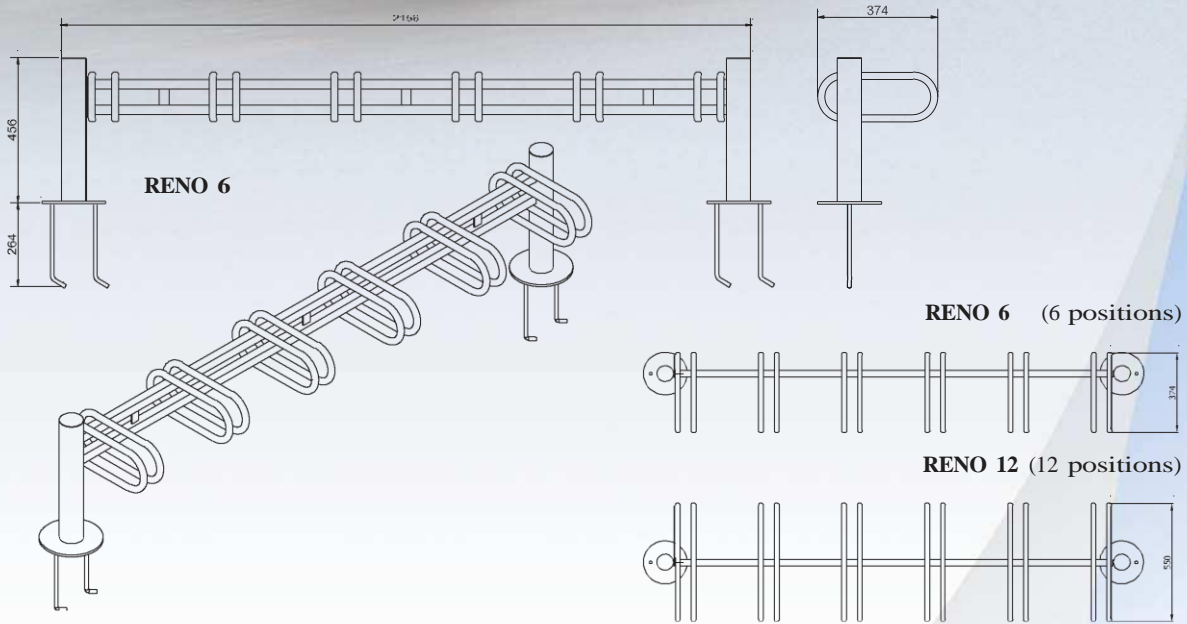

www.metaltech.pl

The basic colors (RAL)

- 6005 green 
- 8017 brown 
- 7026 grey 
- 9005 black 

The technical parameters

	A rack for concreting	A screwed rack
Case – stake	a. pipe Ø 76.1. b. pipe Ø 76.1. c. pipe Ø 88.9	a. pipe Ø 76.1. b. pipe Ø 76.1. c. pipe Ø 88.9
Ending	a. flat, without/ with a ball Ø 90, c. semicircular with a ring	a. flat, without/ with a ball Ø 90, c. semicircular with a ring
Total length	2156 mm	2156 mm
Height from the substrate	a.465 mm, b.570 mm, c.510 mm	a.465 mm, b.570 mm, c.510 mm
Weight	27 kg	27 kg
Index	a.wmin-50101	a. wmin-50101-91
Index	b.wmin-50111	b. wmin-50111-91
Index	c.wmin-50131	c. wmin-50131-91